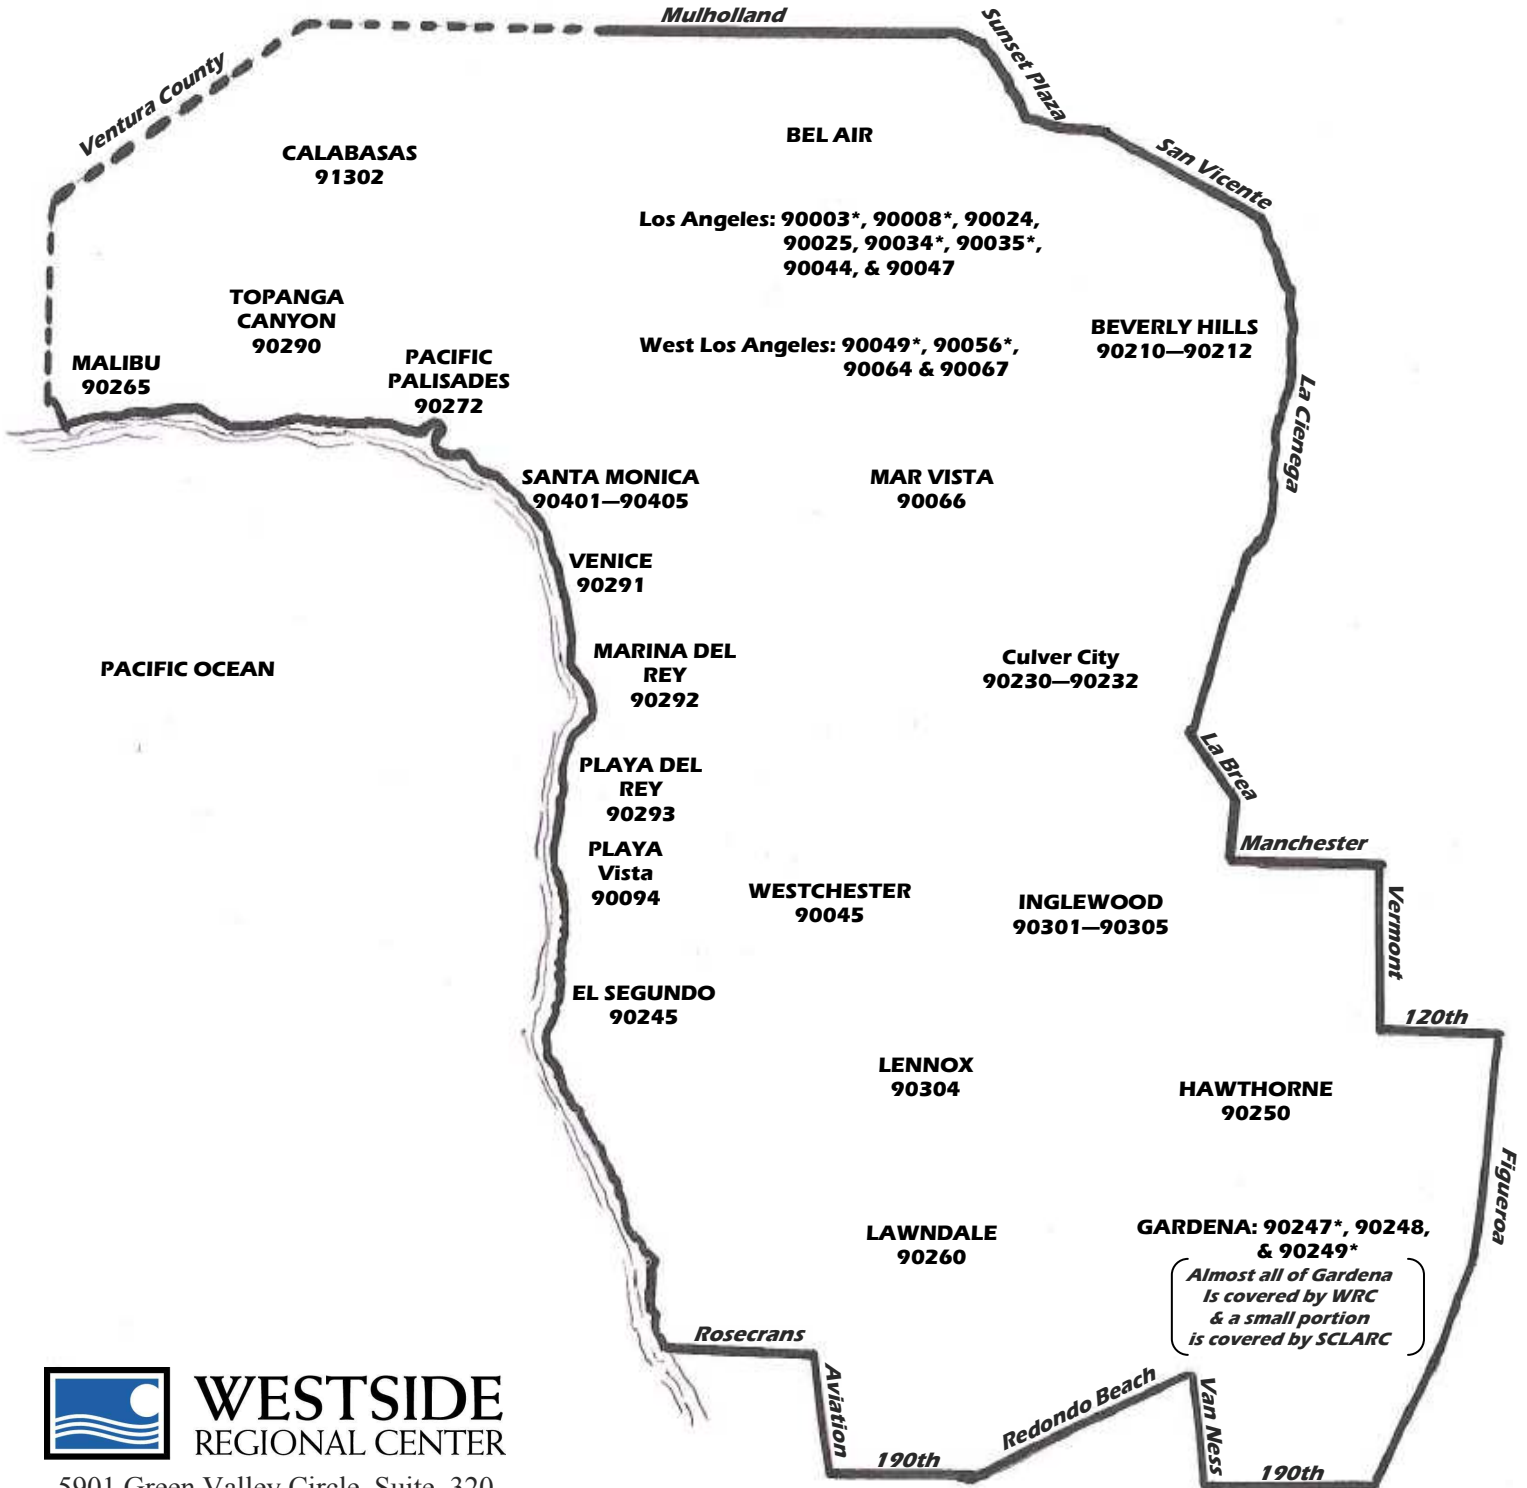

WRC Service Area

* DIVIDED ZIP CODES NOT ALL COVERED BY WESTSIDE REGIONAL CENTER

WESTSIDE
REGIONAL CENTER

5901 Green Valley Circle, Suite. 320
Culver City, CA 90230
Telephone: (310) 258-4000
Website: www.WestsideRC.org